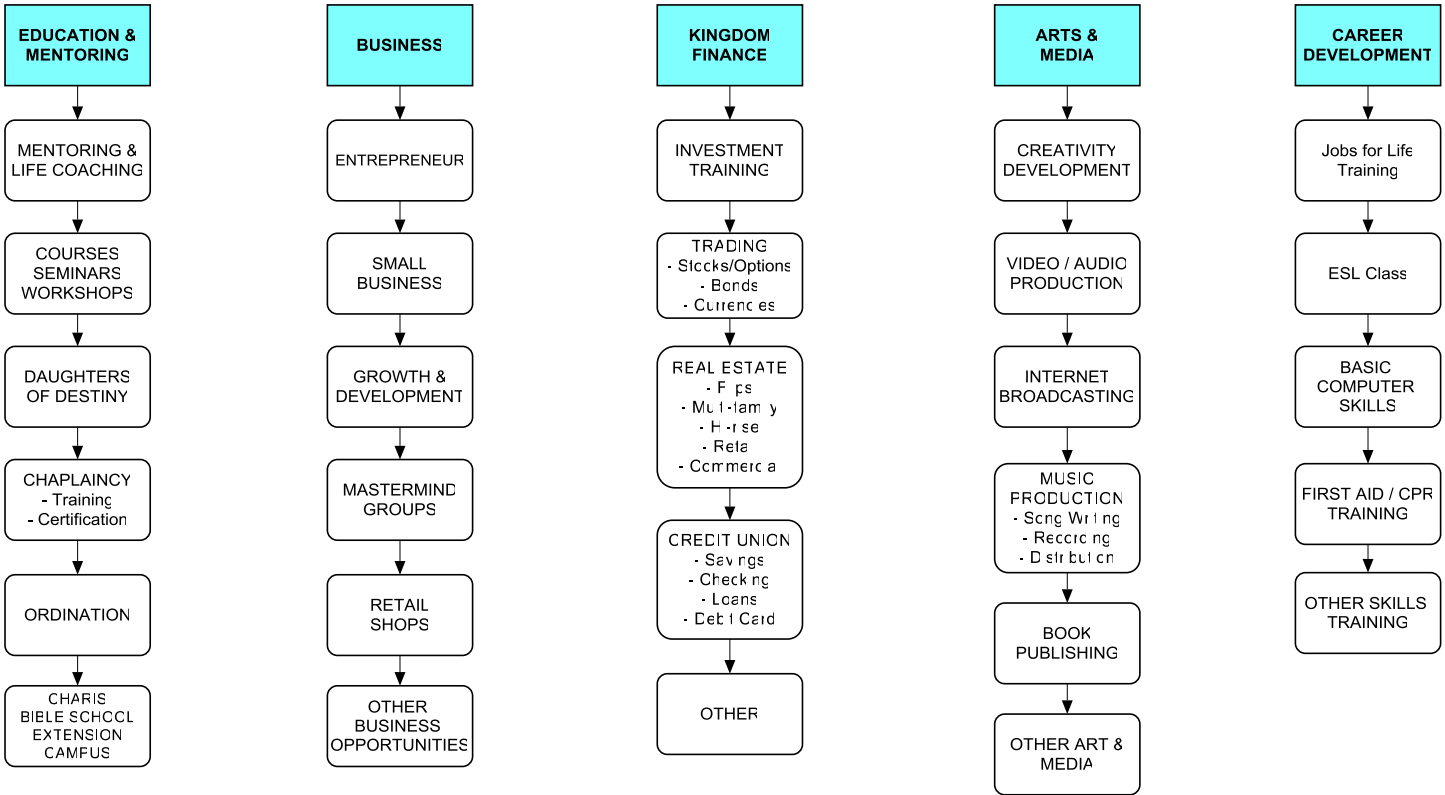

KTI >>>> ETR >>>> HI >>>> SOI

EQUIP - TRAIN - RELEASE

HEAVEN'S CLINIC

LIGHTHOUSES

ADVENTURES WITH GOD

POWER ENCOUNTERS

PROPHETIC ENCOUNTERS

WORSHIP & HEAVENLY ENCOUNTERS

COMMUNITY SERVICE

NEIGHBORHOOD / CITY

OUTREACH OPPORTUNITIES

BASIC DISCIPLESHIP

LIFESTYLE EVANGELISM

LIFESTYLE MENTORING

FAMILY VALUES

S.E.A.

THE MERGE REGIONAL WORSHIP NIGHTS

MINISTRY OPPORTUNITIES

SERVING OPPORTUNITIES

EKKLESIA DECREES

HEARING FATHER'S HEART

DECLARING HIS WILL