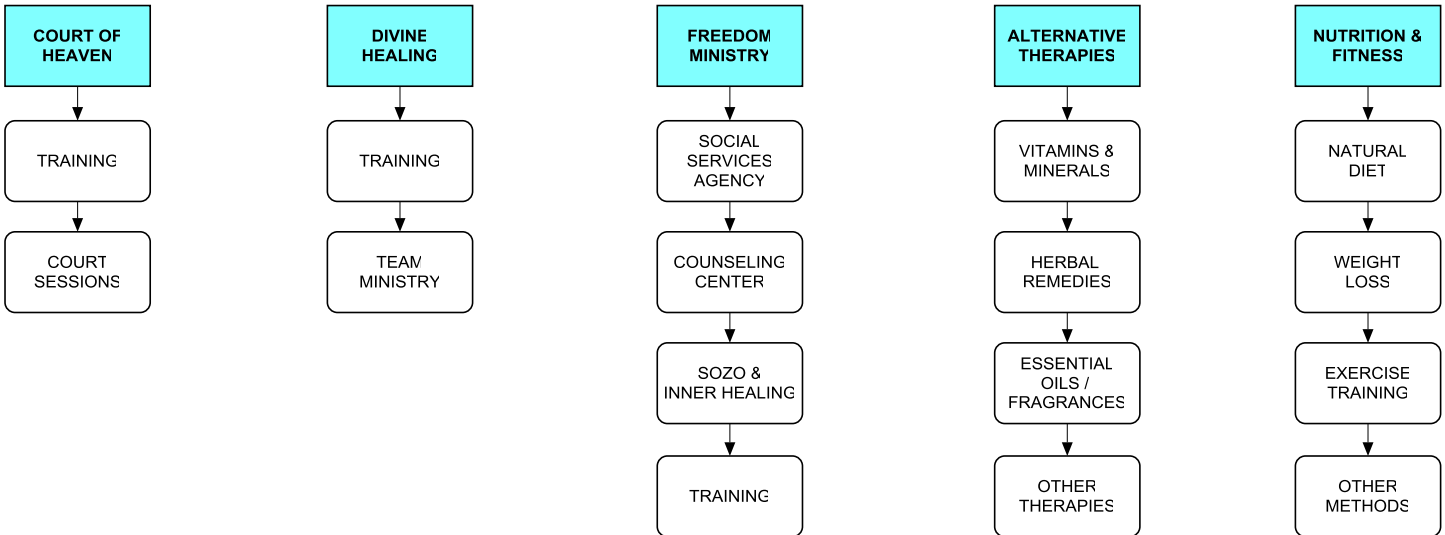

KTI >>>> ETR >>>> HI >>>> SOI

EQUIP - TRAIN - RELEASE

HEAVEN'S CLINIC

LIGHTHOUSES

ADVENTURES WITH GOD

POWER ENCOUNTERS

PROPHETIC ENCOUNTERS

WORSHIP & HEAVENLY ENCOUNTERS

COMMUNITY SERVICE

NEIGHBORHOOD / CITY

OUTREACH OPPORTUNITIES

BASIC DISCIPLESHIP

LIFESTYLE EVANGELISM

LIFESTYLE MENTORING

FAMILY VALUES

S.E.A.

THE MERGE REGIONAL WORSHIP NIGHTS

MINISTRY OPPORTUNITIES

SERVING OPPORTUNITIES

EKKLESIA DECREES

HEARING FATHER'S HEART

DECLARING HIS WILL